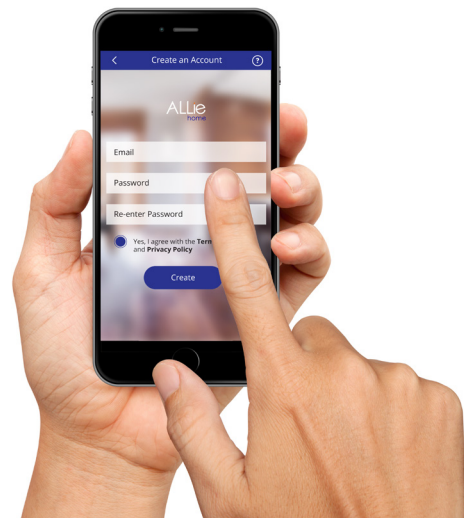

See it ALL

Become immersed in your images like never before. Record and take snapshots of important moments with ALLie! Easily swipe in any direction to reveal what other cameras would normally have missed. ALLie can be installed on your wall, floor or even your ceiling.

Amazing Features

- 360 Degree Field of View with 2 lenses
- ALLie Immersive App
- Available in Black or White

Watch.

Interact.

ALLie

Technical Specifications

CAMERA	
Field of View	360x360 degree - No Blind Spots
Optical Configuration	2 x Fish Eye lens; Back-to-back; Reliable: no moving parts
Lens	All Glass, FOV=200deg, F#=2.8
Image Sensor	2 x OV10823 Type 1/2.6", 10.5Megapixel, CMOS Effective Pixels 4320x2432
Resolution/max fps	2048x2048@20fps per sensor (8MP total)
Image Signal Processing	Auto White Balance, Auto Gain, Noise Reduction
Platform/Processor	Qualcomm Snapdragon 800
Video Compression	H.264
Bitrate	Min: 4Mbit/s Recommended: 8Mbit/s High Quality: 12MBit/s
DAY/NIGHT	
IR Illumination	10 x IR LEDs internal
AUDIO	
Microphone	Built in
Audio Compression	16-64Kbps
CONNECTIVITY	
WiFi	802.11ac/n/b/g
Bluetooth	BLE
STORAGE	
Cloud	ALLieCAM.COM
Internal Memory	8GB
POWER	
Power Supply	9VDC
Power Consumption	Max 7.5W
OTHER	
Mount	Wall Mount Ring
Size	Approximately 2.5" x 3" x 4"
Weight	10 oz
Working Environment	For indoor use only